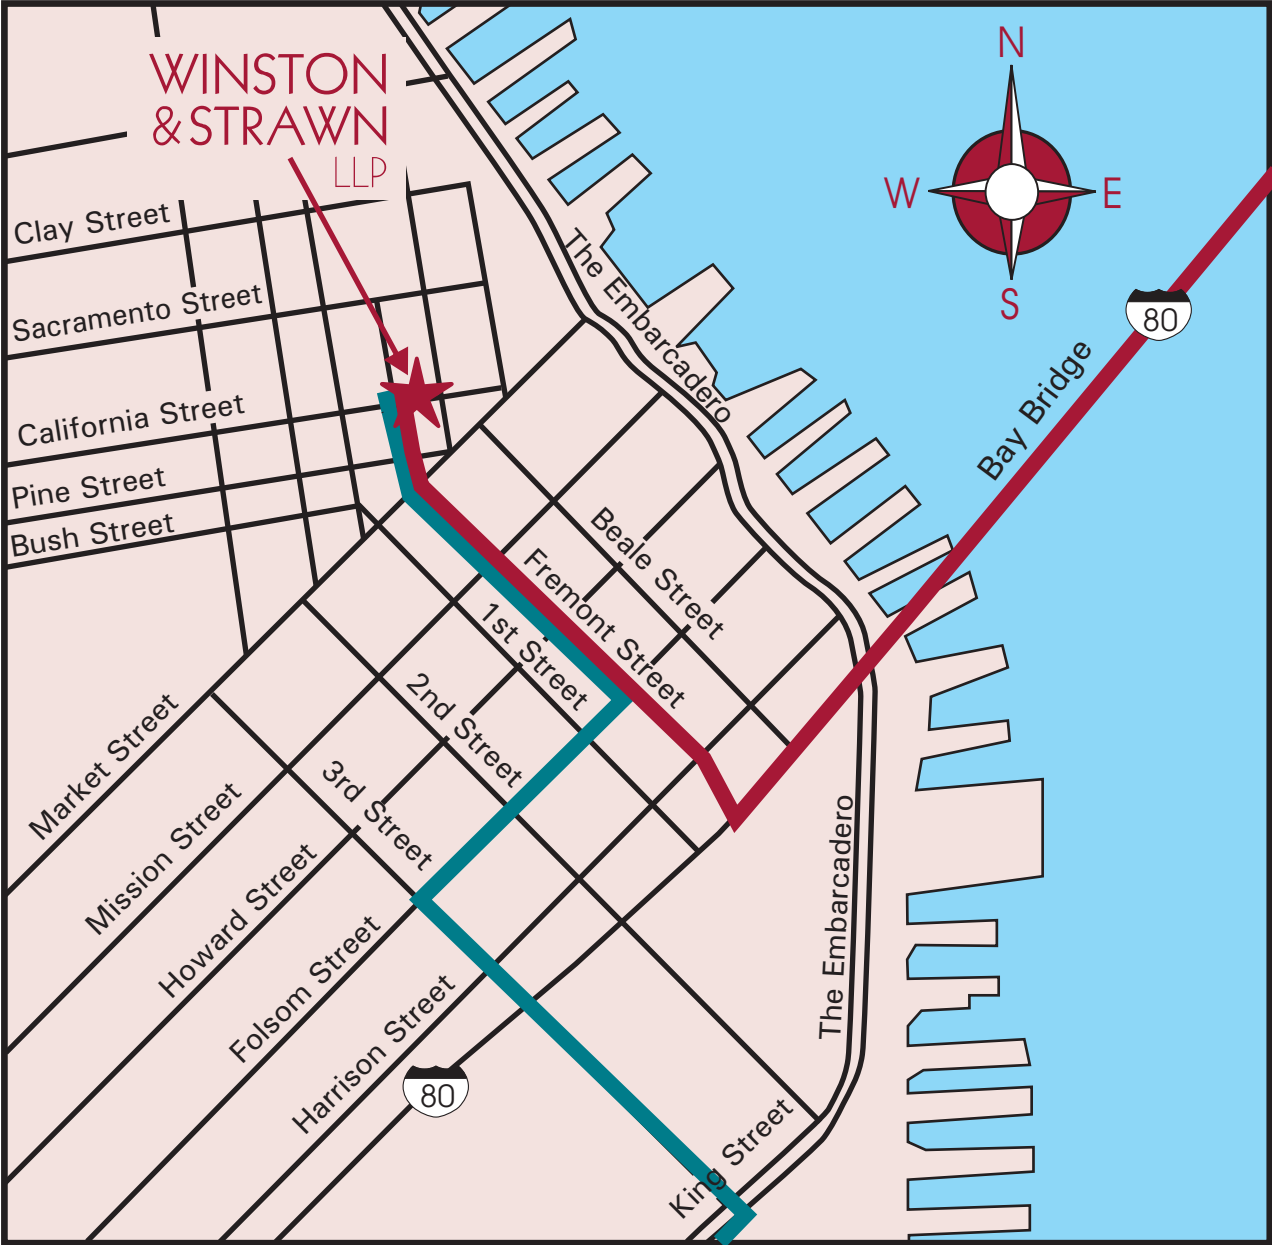

San Francisco

San Francisco

From Oakland Airport

- Start going towards the AIRPORT EXIT on AIRPORT DR 0.3.
- Turn Right on 98TH AVE 0.7.
- Turn Right to take the I-880 NORTH ramp towards OAKLAND 0.2.
- Merge on I-880 NORTH 9.3.
- Take the I-80 WEST exit towards BAY BRIDGE/SAN FRANCISCO 1.4.
- Merge on I-80 WEST 5.5.
- Take the FREMONT ST exit 0.3.
- Continue on FREMONT ST 0.5. Crossing Market Street, Fremont turns into FRONT ST 0.1.
- Turn Right on CALIFORNIA ST 0.1

From San Francisco Airport

- Start going towards the AIRPORT EXIT 0.1.
- Take the I-380 WEST/US-101 NORTH/SAN FRANCISCO(I-280) ramp towards SAN FRANCISCO 0.3.
- Merge on US-101 NORTH 8.1.
- Take the I-280 exit towards DALY CITY/PORT OF SF 0.5.
- Continue on I-280 NORTH RAMP towards PORT OF SF 0.3.
- Merge on I-280 NORTH 2.6.
- Take the KING ST exit 0.4.
- Continue on KING ST 0.4.
- Turn Left on 3RD ST 0.6.
- Turn Right on FOLSOM ST 0.4.
- Turn Left on FREMONT ST 0.4. Crossing Market Street, Fremont turns into FRONT ST 0.1.
- Turn Right on CALIFORNIA ST 0.1